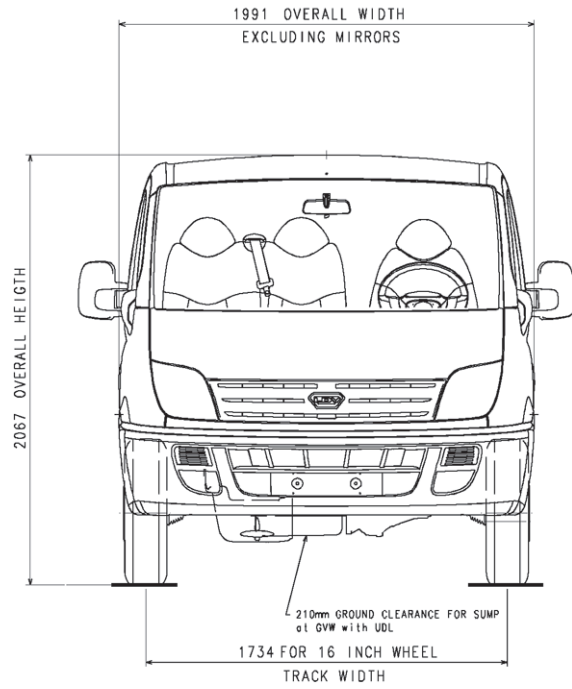

LDV MAXUS Cab LWB

MAXUS

LDV MAXUS Cab LWB

MAXUS

DETAIL A (8 OFF)
SCALE 1:2

TYPICAL SECTION THROUGH
BODY MOUNTING BRACKET
SCALE 1:2

DETAIL B (2 OFF)
SCALE 1:2

LDV MAXUS Cab LWB

MAXUS

LDV MAXUS Cab LWB

MAXUS

LDV MAXUS Cab LWB

MAXUS

Model	Tyres	Wheels
3.5T	205/75R15	6Jx16

Model	Axle Load Front Kg	Rear Kg
3.2T	1850	2120

LD100 RHD

2.5 Diesel TC/5 Speed Manual