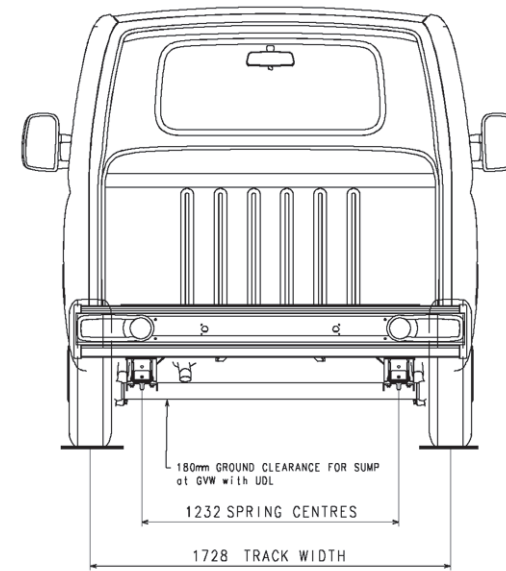

LDV MAXUS Cab LWB

MAXUS

LDV MAXUS Cab LWB

MAXUS

DETAIL A (8 OFF)
SCALE 1:2

TYPICAL SECTION THROUGH
BODY MOUNTING BRACKET
SCALE 1:2

DETAIL B (2 OFF)
SCALE 1:2

LDV MAXUS Cab LWB

MAXUS

LDV MAXUS Cab LWB

MAXUS

LDV MAXUS Cab LWB

MAXUS

Model	Tyres	Wheels
3.5T	205/75R15	6Jx16

Model	Axle Load Front Kg	Rear Kg
3.2T	1850	2120

LD100 RHD