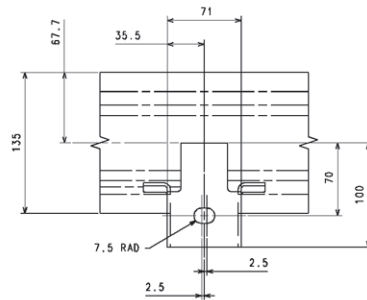

LDV MAXUS Cab LWB

MAXUS

LDV MAXUS Cab LWB

MAXUS

DETAIL A (8 OFF)
SCALE 1:2

TYPICAL SECTION THROUGH
BODY MOUNTING BRACKET
SCALE 1:2

DETAIL B (2 OFF)
SCALE 1:2

LDV MAXUS Cab LWB

MAXUS

LDV MAXUS Cab LWB

MAXUS

LDV MAXUS Cab LWB

MAXUS

Model	Tyres	Wheels
3.5T	205/75R15	6Jx16

Model	Axle Load Front Kg	Rear Kg
3.2T	1850	2120

LD100 RHD