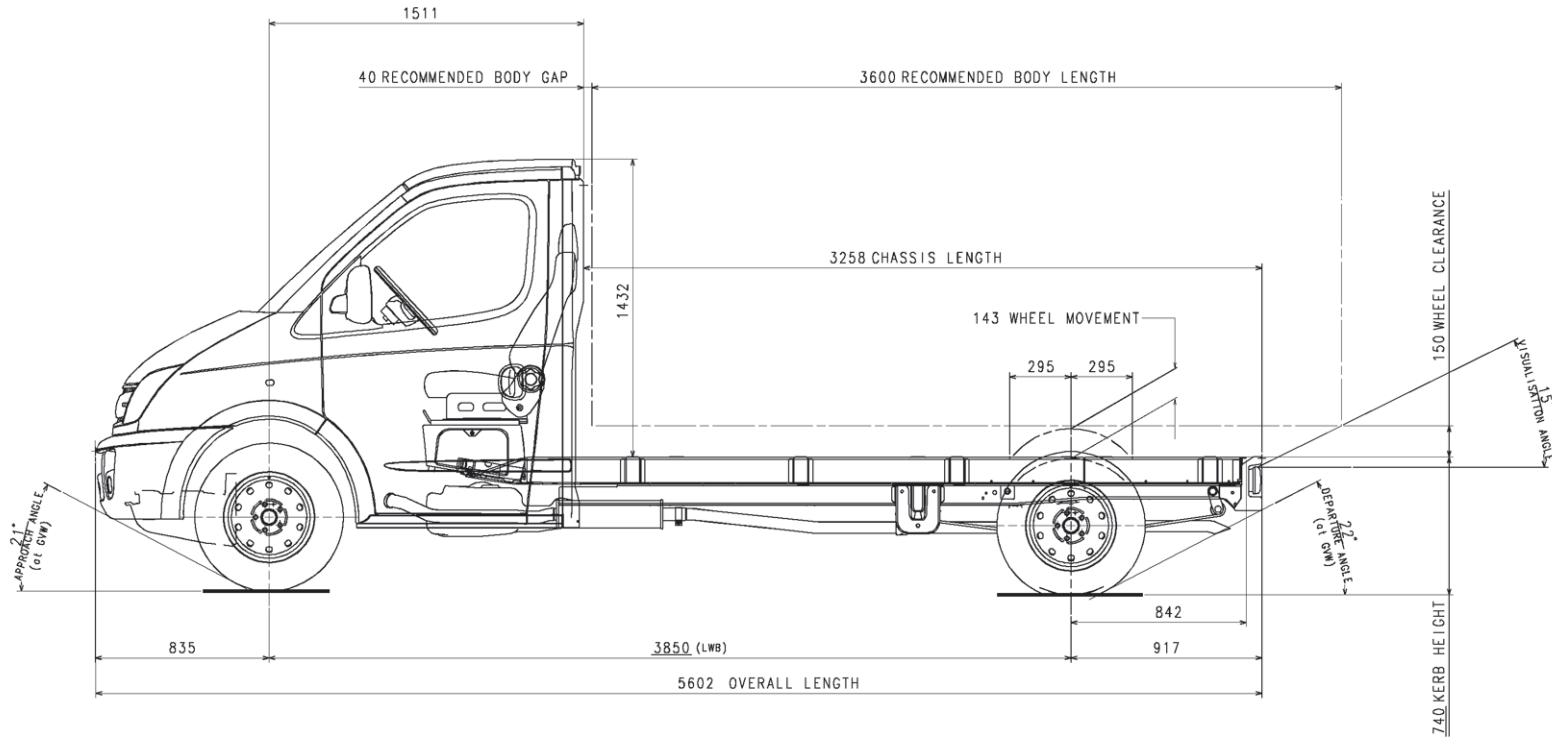

LDV MAXUS Cab LWB

MAXUS

LDV MAXUS Cab LWB

MAXUS

DETAIL A (8 OFF)
SCALE 1:2

TYPICAL SECTION THROUGH
BODY MOUNTING BRACKET
SCALE 1:2

DETAIL B (2 OFF)
SCALE 1:2

LDV MAXUS Cab LWB

MAXUS

LDV MAXUS Cab LWB

MAXUS

LDV MAXUS Cab LWB

MAXUS

Model	Tyres	Wheels
3.5T	205/75R15	6Jx16

Model	Axle Load Front Kg	Rear Kg
3.2T	1850	2120

LD100 RHD

2.5 Diesel TC/5 Speed Manual