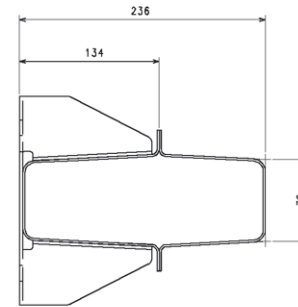

LDV MAXUS Cab LWB

MAXUS

LDV MAXUS Cab LWB

MAXUS

DETAIL A (8 OFF)
SCALE 1:2

TYPICAL SECTION THROUGH
BODY MOUNTING BRACKET
SCALE 1:2

DETAIL B (2 OFF)
SCALE 1:2

LDV MAXUS Cab LWB

MAXUS

LDV MAXUS Cab LWB

MAXUS

LDV MAXUS Cab LWB

MAXUS

Model	Tyres	Wheels
3.5T	205/75R15	6Jx16

Model	Axle Load Front Kg	Rear Kg
3.2T	1850	2120

LD100 RHD