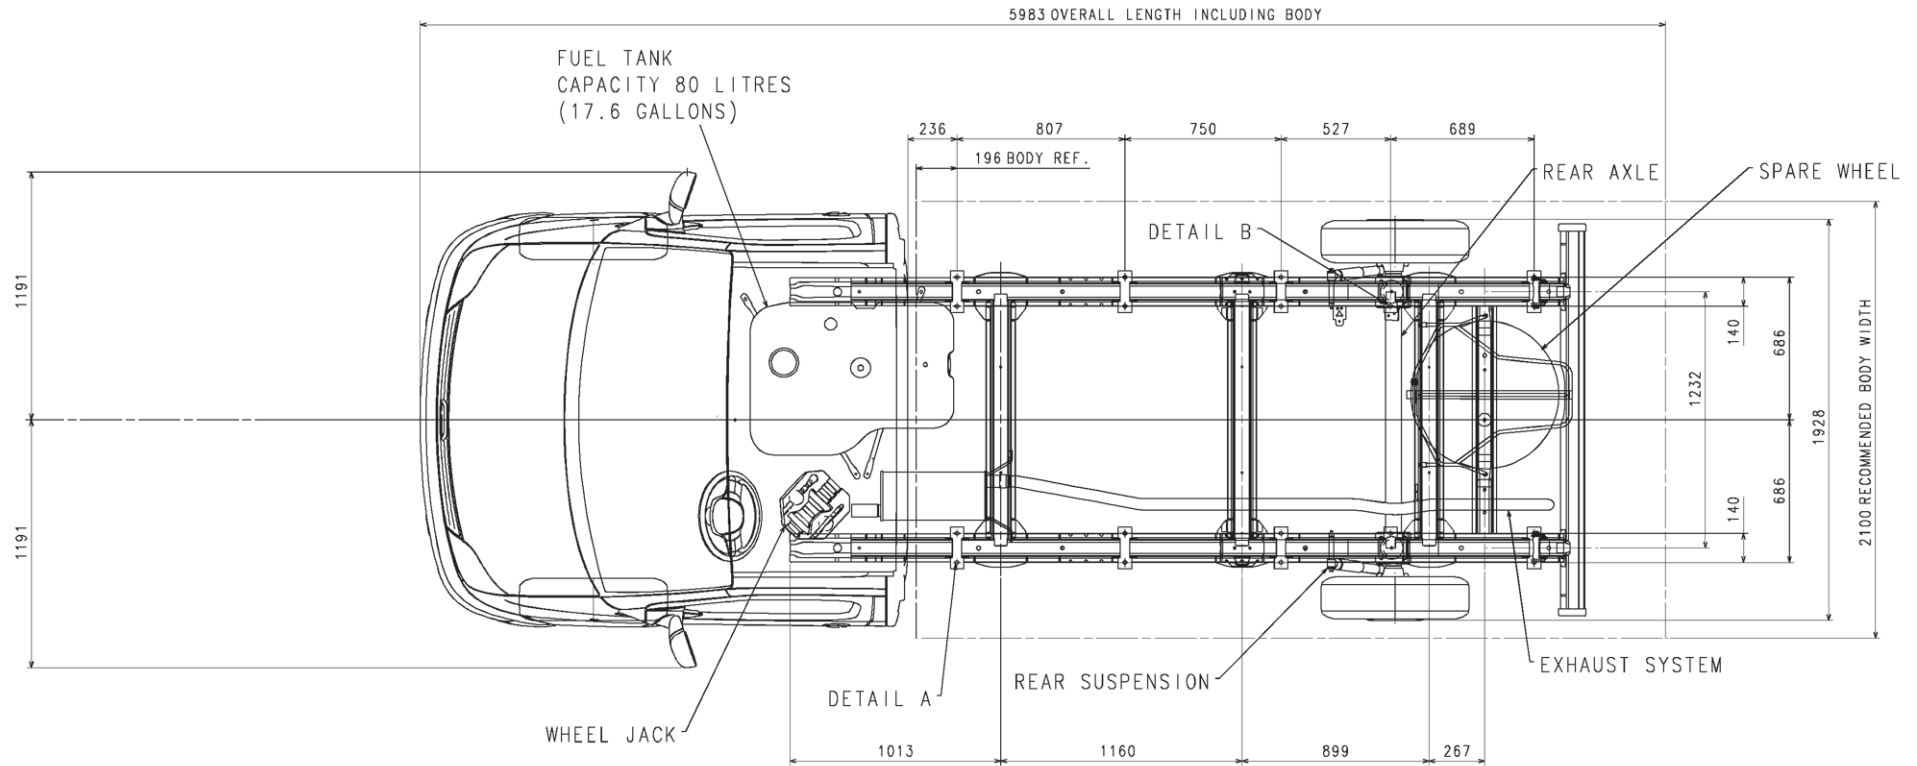

LDV MAXUS Cab LWB

MAXUS

LDV MAXUS Cab LWB

MAXUS

DETAIL A (8 OFF)
SCALE 1:2

TYPICAL SECTION THROUGH
BODY MOUNTING BRACKET
SCALE 1:2

DETAIL B (2 OFF)
SCALE 1:2

LDV MAXUS Cab LWB

MAXUS

LDV MAXUS Cab LWB

MAXUS

LDV MAXUS Cab LWB

MAXUS

Model	Tyres	Wheels
3.5T	205/75R15	6Jx16

Model	Axle Load Front Kg	Rear Kg
3.2T	1850	2120

LD100 RHD

2.5 Diesel TC/5 Speed Manual