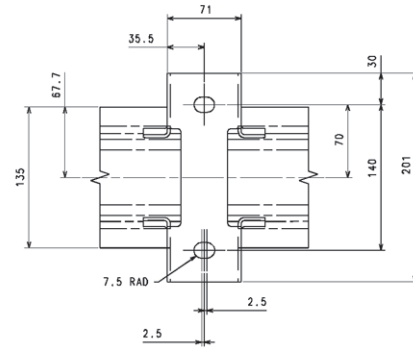

LDV MAXUS Cab LWB

MAXUS

LDV MAXUS Cab LWB

MAXUS

DETAIL A (8 OFF)
SCALE 1:2

TYPICAL SECTION THROUGH
BODY MOUNTING BRACKET
SCALE 1:2

DETAIL B (2 OFF)
SCALE 1:2

LDV MAXUS Cab LWB

MAXUS

LDV MAXUS Cab LWB

MAXUS

LDV MAXUS Cab LWB

MAXUS

Model	Tyres	Wheels
3.5T	205/75R15	6Jx16

Model	Axle Load Front Kg	Rear Kg
3.2T	1850	2120

LD100 RHD